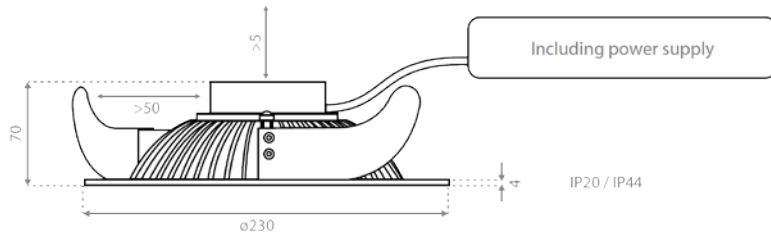

Dimensions

185-210 mm (hard mineral plates)
185-190 mm (soft mineral plates)

Ordering information

Article number	Nomenclature	Wattage	Efficacy	Lumen	CCT Output	Beam Angle	CRI
Luci Series Silver Shop 185 V2 fixed							
16132	Silver Shop 185 V2 fixed 2700K - 12,7 Watt - White - no dim	12,7 W	110 lm/W	1400 lm	2700K	80°	95
16135	Silver Shop 185 V2 fixed 2700K - 20 Watt - White - no dim	20 W	110 lm/W	2200 lm	2700K	80°	95
16138	Silver Shop 185 V2 fixed 2700K - 31,8,0 Watt - White - no dim	31,8 W	110 lm/W	3500 lm	2700K	80°	95
16141	Silver Shop 185 V2 fixed 3000K - 12,7 Watt - White - no dim	12,7 W	110 lm/W	1400 lm	3000K	80°	95
16144	Silver Shop 185 V2 fixed 3000K - 20 Watt - White - no dim	20 W	110 lm/W	2200 lm	3000K	80°	95
16147	Silver Shop 185 V2 fixed 3000K - 31,8,0 Watt - White - no dim	31,8 W	110 lm/W	3500 lm	3000K	80°	95
16150	Silver Shop 185 V2 fixed 4000K - 12,7 Watt - White - no dim	12,7 W	110 lm/W	1400 lm	4000K	80°	95
16153	Silver Shop 185 V2 fixed 4000K - 20 Watt - White - no dim	20 W	110 lm/W	2200 lm	4000K	80°	95
16156	Silver Shop 185 V2 fixed 4000K - 31,8,0 Watt - White - no dim	31,8 W	110 lm/W	3500 lm	4000K	80°	95

Accessories

Article number	Nomenclature
14146	Silver-Anti Glare Ring
14239	Silver - Adapter ring 290x185

Anti Glare Ring

Adapter Ring

All product, product specifications and data are subject to change without notice to improve reliability, function, design or otherwise. Photos and pictures are for illustration purpose only.

Bever_SPEC_Luci Series Silver Shop 185 V2_2017-08-09