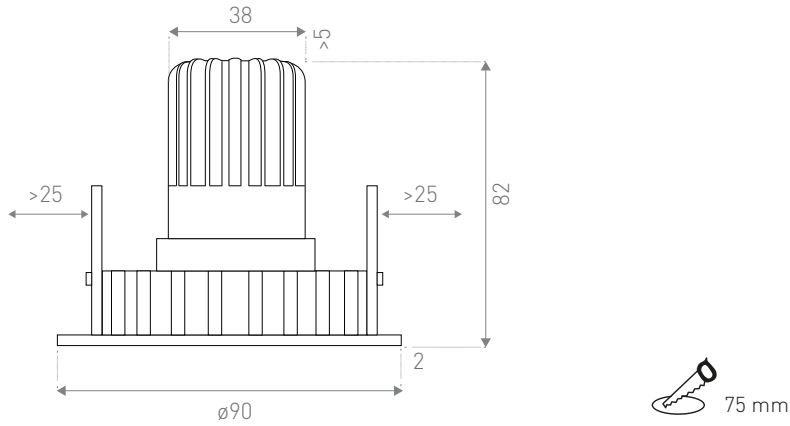

Dimensions

Ordering information

Article number	Nomenclature	Wattage	Efficacy	Lumen Output	CCT	Beam Angle	CRI
Luci Series Re-Action Silver 75 fixed							
16128	Re-Action Silver 75 fixed 3000K - spot - white - no dim	8 W	75 lm/W	600 lm	3000K	24°	83
16130	Re-Action Silver 75 fixed 4000K - spot - white - no dim	8 W	75 lm/W	600 lm	4000K	24°	83
16129	Re-Action Silver 75 fixed 3000K - flood - white - no dim	8 W	75 lm/W	600 lm	3000K	60°	83
16131	Re-Action Silver 75 fixed 4000K - flood - white - no dim	8 W	75 lm/W	600 lm	4000K	60°	83

All product, product specifications and data are subject to change without notice to improve reliability, function, design or otherwise. Photos and pictures are for illustration purpose only.

Bever_SPEC_Luci Series Silver 75 ReAction Fixed_2017-08-09