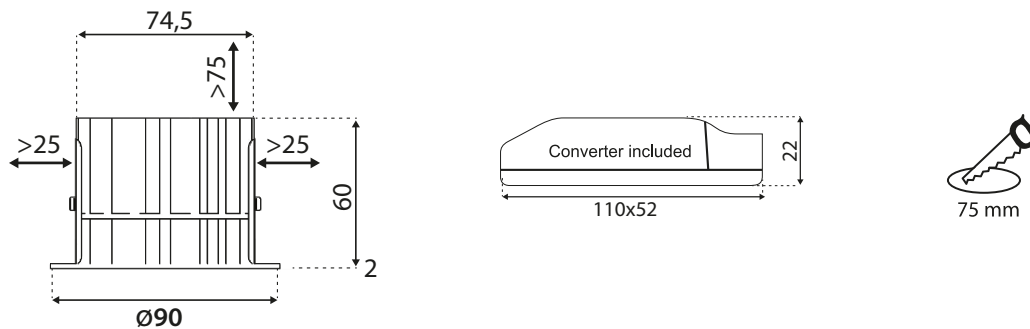

Features

Colour	Matte white RAL 9016
Input voltage	TCI driver 110-240V
Frequency	50 / 60 Hz
Light source wattage	20 W
Lumen output	Up to 1500 lm
Light source efficacy	Up to 77 lm/W
Colour rendering index (CRI)	Up to 93
Beam angle	60°
Material	Diecast aluminium
Protection against water	IP20/IP44
Protection against shock	IK02
Safety class	II
Powerfactor (Pf)	0,95
Inrush current	5 A 50 μ S
B-16A fuse	50 pcs
Operating temperature	-20 °C to +45 °C
Safety norms	EN60598 / EN62031 / EN62471
EMC norms	EN55015
Weight single unit	441 gr
Expected lifetime at 25 °C (L70)	>160.000 hrs

Bever_SPEC_Luci Series Silver 75 Fixed_2017-08-09

Dimensions

Ordering information

Article number	Nomenclature	Wattage	Efficacy	Lumen Output	CCT	Beam Angle	CRI
Luci Series Silver 75 fixed							
16756	Silver 75 fixed 2700K - FLO 10/20W - White - no dim	20 W	51 lm/W	1000 lm	2700K	60°	93
16757	Silver 75 fixed 3000K - FLO 10/20W - White - no dim	20 W	64 lm/W	1250 lm	3000K	60°	80
16758	Silver 75 fixed 4000K - FLO 10/20W - White - no dim	20 W	72 lm/W	1500 lm	4000K	60°	80