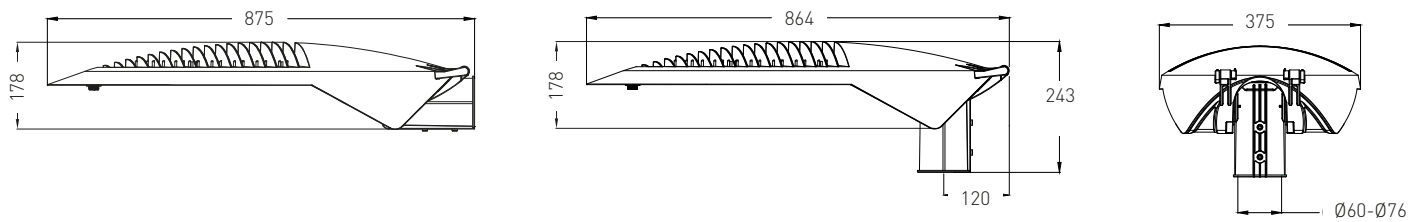

Features

Lumen Output	up to 18.208 lm
Input Power	up to 180 W
Efficacy	up to 101 lm/W
Colour Temperature (CCT)	4000 K / 5700K
Colour Rendering Index (CRI)	83+ / 73+
Rated Life	100.000+ Hours*
Housing	Diecast Aluminium / Tempered safety glass
Optic	PMMA
Colour	Silver
Mounting Options	Suitable for straight & bended poles
Pole diameter:	60 - 76 mm
Adjustable angle:	-5° to +10°, bended or straight poles
Dimensions	864 x 375 x 178 mm
Operating Temperature	-40°C to +60°C**
Power Supply	integrated
Mechanical Impact Resistance	IK08
Ingress Protection	IP65
Voltage	90-305 VAC @ 47-63 Hz 127 - 431 VDC
Inrush current	65 A 1.2 ms
B-16A fuse	10 pcs
C-16A fuse	14 pcs
Power Factor	0.96 typical
Safetyclass	I
Overload Protection (LIPS)	Yes
Weight	11 kg
AC Harmonics	Less than 10% THD compliant to EN55015

* L70/B10 at 25 °C constant ambient temperature, constant full power

** Active Overheat Protection above 80 °C at PCB 

Dimensions

Ordering information

Article number	Nomenclature	Optics	Power	Lumen	Efficacy	CCT	CRI
Luci Series Ambiente 50 LED							
16793	Ambiente XL. A-Symm. Wide Beam. 50LED - N0. 120W default. 4000K.	Wide Area	120 W	10759 lm	90 lm/W	4000K	83+
16788	Ambiente XL. A-Symm. Wide Beam. 50LED - N0. 120W default. 5700K.	Wide Area	120 W	12077 lm	100 lm/W	5700K	73+
Luci Series Ambiente 75 LED							
16794	Ambiente XL. A-Symm. Wide Beam. 75LED - N0. 180W default. 4000K.	Wide Area	180 W	16811 lm	93 lm/W	4000K	83+
16789	Ambiente XL. A-Symm. Wide Beam. 75LED - N0. 180W default. 5700K.	Wide Area	180 W	18208 lm	101 lm/W	5700K	73+