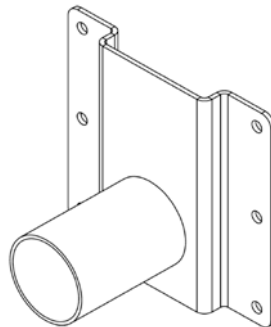

Accessories

16584 Wall adapter for Luci Series Ambiente XL