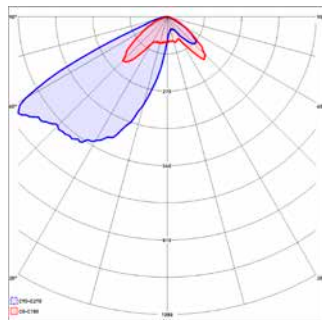

Optics

Wide Area