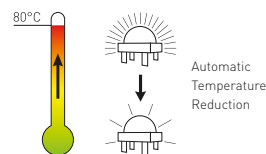

Luci Series **Ambiente** Area XL

Benefits

- + Energy saving up to 70%
- + Increases visibility and comfort
- + Uses most advanced LED-technology
- + 5 year standard warranty
- + Highly efficient design: Up to 101 lm/W luminaire efficacy
- + Outdoor ambient resistant -40°C to +60°C
- + Integrated die cast aluminium housing ensures good thermal management maximizing life and LED performance
- + Protected on against moisture, power dips or surges
- + Same model for straight or bended poles, easy fine-tuning of angle
- + Easy to install by one person
- + Attractive design
- + Built-in smart technology:
 - Luminaire Intelligent Protection System (LIPS) 
 - Active Overheat Protection (AOP) 
- + Mounting height: max. 18 meter

Features

Lumen Output	up to 18.208 lm
Input Power	up to 180 W
Efficacy	up to 101 lm/W
Colour Temperature (CCT)	4000 K / 5700K
Colour Rendering Index (CRI)	83+ / 73+
Rated Life	100.000+ Hours*
Housing	Diecast Aluminium / Tempered safety glass
Optic	PMMA
Colour	Silver
Mounting Options	Suitable for straight & bended poles
Pole diameter:	60 - 76 mm
Adjustable angle:	-5° to +10°, bended or straight poles
Dimensions	864 x 375 x 178 mm
Operating Temperature	-40°C to +60°C**
Power Supply	integrated
Mechanical Impact Resistance	IK08
Ingress Protection	IP65
Voltage	90-305 VAC @ 47-63 Hz 127 - 431 VDC
Inrush current	65 A 1.2 ms
B-16A fuse	10 pcs
C-16A fuse	14 pcs
Power Factor	0.96 typical
Safetyclass	I
Overload Protection (LIPS)	Yes
Weight	11 kg
AC Harmonics	Less than 10% THD compliant to EN55015