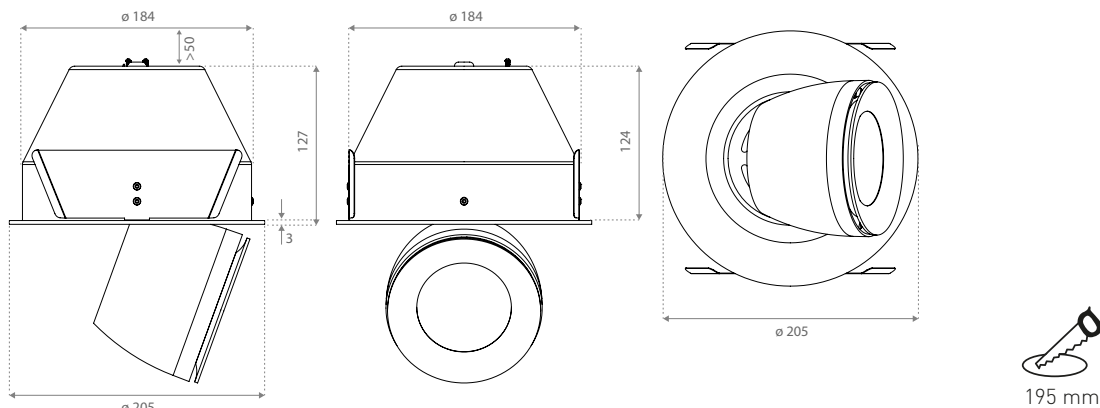

#### Features

Colour	Matte white RAL 9016
Input voltage	TCL driver 110-240V *(driver needs to be ordered sepperately)
Frequency	50 / 60 Hz
Light Source wattage	28 W
Light Source efficacy	up to 143 lm/W
Coulour rendering index (CRI)	up to 96
Beam angle	18° / 37° / 60°
UGR	<19 (18° / 37°)
Material	Diecast aluminium
Protection against water	IP20
Protection against Shock	IK02
Safety class	III
Powerfactor (P <sub>f</sub> )	0.95
Inrush current	5 A 50 μS
B-16A fuse	50 pcs
Operating temperaturd	-20 °C to + 45 °C
Safety norms	EN60598 / EN62031 / EN62471
EMC norms	EN55015
Weight single unit	4.720 gr
Expected lifetime at 25 °C (L70)	131.000 hrs

## Dimensions