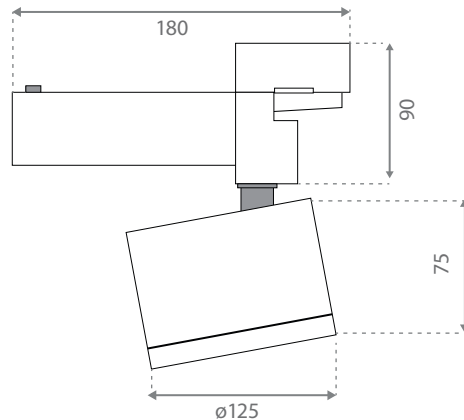

Luci Series **Silver**

3 Phase Track directional

Features

Colour	Matte white RAL 9016
Input voltage	TCL driver 110-240V
Frequency	50 / 60 Hz
Light Source wattage	32 W
Light Source efficacy	up to 127 lm/W
Coulour rendering index (CRI)	up to 96
Beam angle	18° / 37° / 60°
UGR	<19 (18° / 37°)
Material	Diecast aluminium
Protection against water	IP20
Protection against Shock	IK02
Safety class	I
Powerfactor (Pf)	0.95
Inrush current	5 A 50 μS
1: B-16A fuse	50 pcs
Operating temperaturd	-20 °C to + 45 °C
Safety norms	EN60598 / EN62031 / EN62471
EMC norms	EN55015
Weight single unit	4.720 gr
Expected lifetime at 25 °C (L70)	131.000 hrs

Dimensions

Ordering information

Article number	Nomenclature	Wattage (up - to)	Lumen/Watt (up - to)	Lumen Output (up - to)	CCT	Beam Angle	CRI
Luci Series 3phase track Silver directional							
16099	3phase track Silver directional 3000K - spot - 32W - White - no dim	32 W	115 lm/W	3000 lm/W	3000K	18°	82
16100	3phase track Silver directional 3000K - medium - 32W - White - no dim	32 W	115 lm/W	3000 lm/W	3000K	37°	82
16101	3phase track Silver directional 3000K - flood - 32W - White - no dim	32 W	115 lm/W	3000 lm/W	3000K	60°	82
16102	3phase track Silver directional 4000K - spot - 32W - White - no dim	32 W	127 lm/W	3400 lm/W	4000K	18°	82
16103	3phase track Silver directional 4000K - medium - 32W - White - no dim	32 W	127 lm/W	3400 lm/W	4000K	37°	82
16104	3phase track Silver directional 4000K - flood - 32W - White - no dim	32 W	127 lm/W	3400 lm/W	4000K	60°	82
16105	3phase track Silver Shop directional 3000K - spot - 32W - White - no dim	32 W	85 lm/W	2500 lm/W	3000K	18°	96
16106	3phase track Silver Shop directional 3000K - medium - 32W - White - no dim	32 W	85 lm/W	2500 lm/W	3000K	37°	96
16107	3phase track Silver Shop directional 3000K - flood - 32W - White - no dim	32 W	85 lm/W	2500 lm/W	3000K	60°	96