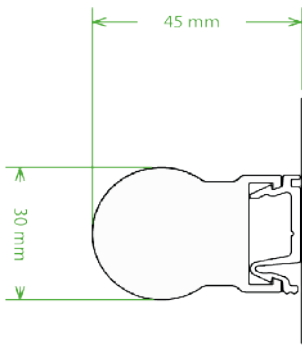

### Features

Colour	Amber Blue Light green Orange Red White Yellow
Input voltage driver	110 - 240 V
Frequency driver	50 / 60 Hz
Power capacity driver	20 W, 40 W, 96 W and 240 W
Input voltage	40 to 46 Vdc
Power consumption	1,8 W/m light green 5 W/m all other colours
Diameter	30 mm
Length fixed tube	2400 mm
Length adjustable tube	90 mm – 2400 mm* 90 mm - 1200 mm*
	*Sections can be cut at 55mm
Weight	2.4 m section 850 g 1,2 m section 390 g
Factory bends	30 mm radius
In-field bends	4 m radius
Connection	Utilising JST JWPF connectors
Operating temperature	-30 °C to +60 °C
Protection against water	IP66
Safety Class	III
Mounting	UV stabilised polycarbonate mounting clip
Mounting clip pull force	> 17 kg
Mounting clip shear force	> 30 kg
Expected lifetime (L70)	80.000 hrs

## Dimensions