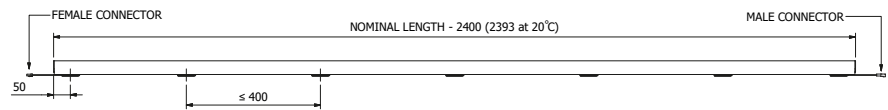

2.4 meter fixed