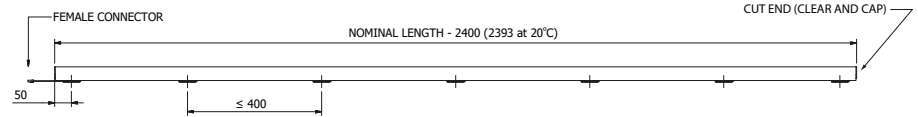

2.4 meter adjustable