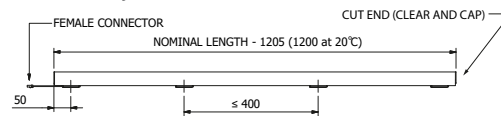

1.2 meter adjustable

Ordering Information

Article number	Nomenclature	Wattage	Colour	Length
Contour Ledtube 30				
17196	Ledtube 30 Amber 2,4 meter fixed - 5 Watt per meter	11,5 W	Amber	2,4 m
17197	Ledtube 30 Amber 2,4 meter adjustable - 5 Watt per meter	11,5 W	Amber	up to 2,4 m
17198	Ledtube 30 Amber 1,2 meter adjustable - 5 Watt per meter	5,8 W	Amber	up to 1,2 m
16996	Ledtube 30 Blue 2,4 meter fixed - 5 Watt per meter	11,5 W	Blue	2,4 m
16997	Ledtube 30 Blue 2,4 meter adjustable - 5 Watt per meter	11,5 W	Blue	up to 2,4 m
16998	Ledtube 30 Blue 1,2 meter adjustable - 5 Watt per meter	5,8 W	Blue	up to 1,2 m
17125	Ledtube 30 Light Green 2,4 meter fixed - 1,8 Watt per meter	4,1 W	Light Green	2,4 m
17126	Ledtube 30 Light Green 2,4 meter adjustable - 1,8 Watt per meter	4,1 W	Light Green	up to 2,4 m
17127	Ledtube 30 Light Green 1,2 meter adjustable - 1,8 Watt per meter	2,1 W	Light Green	up to 1,2 m
17002	Ledtube 30 Orange 2,4 meter fixed - 5 Watt per meter	11,5 W	Orange	2,4 m
17003	Ledtube 30 Orange 2,4 meter adjustable - 5 Watt per meter	11,5 W	Orange	up to 2,4 m
17004	Ledtube 30 Orange 1,2 meter adjustable - 5 Watt per meter	5,8 W	Orange	up to 1,2 m
17005	Ledtube 30 Red 2,4 meter fixed - 5 Watt per meter	11,5 W	Red	2,4 m
17006	Ledtube 30 Red 2,4 meter adjustable - 5 Watt per meter	11,5 W	Red	up to 2,4 m
17007	Ledtube 30 Red 1,2 meter adjustable - 5 Watt per meter	5,8 W	Red	up to 1,2 m
17008	Ledtube 30 White 2,4 meter fixed - 5 Watt per meter	11,5 W	White	2,4 m
17009	Ledtube 30 White 2,4 meter adjustable - 5 Watt per meter	11,5 W	White	up to 2,4 m
17010	Ledtube 30 White 1,2 meter adjustable - 5 Watt per meter	5,8 W	White	up to 1,2 m
17011	Ledtube 30 Yellow 2,4 meter fixed - 5 Watt per meter	11,5 W	Yellow	2,4 m
17012	Ledtube 30 Yellow 2,4 meter adjustable - 5 Watt per meter	11,5 W	Yellow	up to 2,4 m
17013	Ledtube 30 Yellow 1,2 meter adjustable - 5 Watt per meter	5,8 W	Yellow	up to 1,2 m
17313	Ledtube 30 Sample set with all available colours - 24 cm	7,6 W	All available	24 cm each
17315	Ledtube 30 Sample set with all available colours - 48 cm	15,2 W	All available	48 cm each