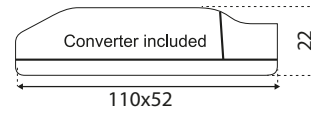

### Features

Colour	Matte white RAL 9016
Input voltage	TCI driver 110-240 V
Frequency	50/60 Hz
Light source wattage	20 W
Lumen output	Up to 1500 lm
Light source efficacy	Up to 77 lm/W
Colour rendering index (CRI)	Up to 93
Beam angle	60°
Material	Diecast aluminium
Protection against water	IP20
Protection against shock	IK02
Safety class	II
Powerfactor (Pf)	0,95
Inrush current	5 A 50 μS
B-16A fuse	50 pcs
Operating temperature	-20 °C to +45 °C
Safety norms	EN60598 / EN62031 / EN62471
EMC norms	EN55015
Weight single unit	496 gr
Expected lifetime at 25°C (L70)	>160.000 hrs

Dimensions

Ordering information

Article number	Nomenclature	Wattage	Efficacy	Lumen Output	CCT	Beam Angle	CRI
<b>Luci Series Silver 90 directional</b>							
16753	Silver 90 directional 2700K - FLO 10/20W - White - no dim	20 W	51 lm/W	1000 lm	2700K	60°	93
16754	Silver 90 directional 3000K - FLO 10/20W - White - do dim	20 W	64 lm/W	1250 lm	3000K	60°	83
16755	Silver 90 directional 4000K - FLO 10/20W - White - no dim	20 W	77 lm/W	1500 lm	4000K	60°	83