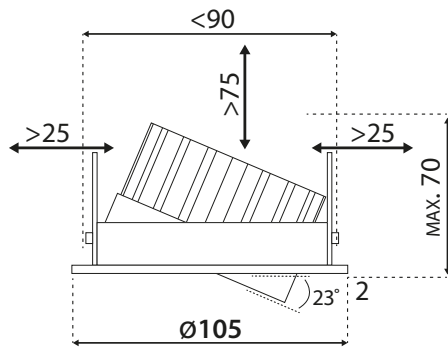

### Features

Colour	Matte white RAL 9016
Input voltage	TCI driver 110-240 V
Frequency	50/60 Hz
Light source wattage	20 W
Lumen output	Up to 1500 lm
Light source efficacy	Up to 77 lm/W
Colour rendering index (CRI)	Up to 93
Beam angle	60°
Material	Diecast aluminium
Protection against water	IP20
Protection against shock	IK02
Safety class	II
Powerfactor (Pf)	0,95
Inrush current	5 A 50 μS
B-16A fuse	50 pcs
Operating temperature	-20 °C to +45 °C
Safety norms	EN60598 / EN62031 / EN62471
EMC norms	EN55015
Weight single unit	496 gr
Expected lifetime at 25°C (L70)	>160.000 hrs

Dimensions

Ordering information

Article number	Nomenclature	Wattage	Efficacy	Lumen Output	CCT	Beam Angle	CRI
<b>Luci Series Silver 90 directional</b>							
16753	Silver 90 directional 2700K - FLO 10/20W - White - no dim	20 W	51 lm/W	1000 lm	2700K	60°	93
16754	Silver 90 directional 3000K - FLO 10/20W - White - do dim	20 W	64 lm/W	1250 lm	3000K	60°	83
16755	Silver 90 directional 4000K - FLO 10/20W - White - no dim	20 W	77 lm/W	1500 lm	4000K	60°	83