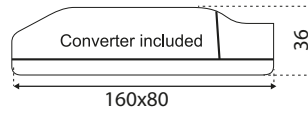

Features

Colour	Matte white RAL 9016
Input voltage	TCI Power supply 110 - 240 V
Frequency	50 / 60 Hz
Light source wattage	22 W / 34 W / 46 W
Lumen output	22 W - up to 2400 lm 34 W - up to 3650 lm 46 W - up to 4500 lm
Light source efficacy	Up to 114 lm/W
Color rendering index (CRI)	83
Beam angle	80°
Material	Diecast aluminium
Protection against water	IP20/IP44
Protection against shock	IK02
Safety class	II
Powerfactor (P _f)	22 W - 0.95 34 W - 0.95 46 W - 0.98
Inrush current	22 W - 5 A - 50 μS 34 W - 5 A - 50 μS 46 W - 10 A - 200 μS
B16-A fuse	22 W - 50 pcs 34 W - 50 pcs 46 W - 30 pcs
Operating temperature	-20 °C to +45 °C
Safety norms	EN60598 / EN62031 / EN62471
EMC norms	EN55015
Weight single unit	1576 gr
Expected lifetime at 25 °C (L70)	>80.000 hrs

Dimensions

185 - 205 mm (hard mineral plates)
185 mm (soft mineral plates)

Ordering information

Article number	Nomenclature	Wattage	Efficacy	Lumen	CCT Output	Beam Angle	CRI
Luci Series Silver 185 fixed							
16751	Silver 185 fixed 3000K - FLO 11/22W - White - no dim	22 W	109 Lm/W	2400 lm	3000K	80°	83
16752	Silver 185 fixed 4000K - FLO 11/22W - White - no dim	22 W	114 Lm/W	2500 lm	4000K	80°	83
15432	Silver 185 fixed 3000K - FLO 22/34W - White - no dim	34 W	103 lm/W	3500 lm	3000K	80°	83
15433	Silver 185 fixed 4000K - FLO 22/34W - White - no dim	34 W	107 lm/W	3650 lm	4000K	80°	83
15434	Silver 185 fixed 3000K - FLO 34/46W - White - no dim	46 W	95 lm/W	4350 lm	3000K	80°	83
15435	Silver 185 fixed 4000K - FLO 34/46W - White - no dim	46 W	98 lm/W	4500 lm	4000K	80°	83