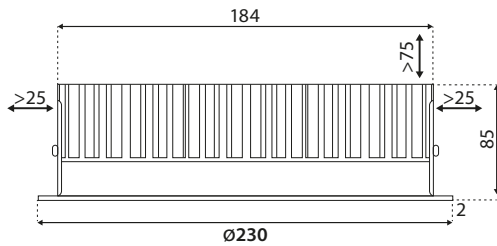

Features

Colour	Matte white RAL 9016
Input voltage	TCI Power supply 110 - 240 V
Frequency	50 / 60 Hz
Light source wattage	22 W / 34 W / 46 W
Lumen output	22 W - up to 2400 lm 34 W - up to 3650 lm 46 W - up to 4500 lm
Light source efficacy	Up to 114 lm/W
Color rendering index (CRI)	83
Beam angle	80°
Material	Diecast aluminium
Protection against water	IP20/IP44
Protection against shock	IK02
Safety class	II
Powerfactor (P _f)	22 W - 0.95 34 W - 0.95 46 W - 0.98
Inrush current	22 W - 5 A - 50 μS 34 W - 5 A - 50 μS 46 W - 10 A - 200 μS
B16-A fuse	22 W - 50 pcs 34 W - 50 pcs 46 W - 30 pcs
Operating temperature	-20 °C to +45 °C
Safety norms	EN60598 / EN62031 / EN62471
EMC norms	EN55015
Weight single unit	1576 gr
Expected lifetime at 25 °C (L70)	>80.000 hrs

Dimensions

185 - 205 mm (hard mineral plates)
185 mm (soft mineral plates)

Ordering information

Article number	Nomenclature	Wattage	Efficacy	Lumen	CCT Output	Beam Angle	CRI
Luci Series Silver 185 fixed							
16751	Silver 185 fixed 3000K - FLO 11/22W - White - no dim	22 W	109 Lm/W	2400 lm	3000K	80°	83
16752	Silver 185 fixed 4000K - FLO 11/22W - White - no dim	22 W	114 Lm/W	2500 lm	4000K	80°	83
15432	Silver 185 fixed 3000K - FLO 22/34W - White - no dim	34 W	103 lm/W	3500 lm	3000K	80°	83
15433	Silver 185 fixed 4000K - FLO 22/34W - White - no dim	34 W	107 lm/W	3650 lm	4000K	80°	83
15434	Silver 185 fixed 3000K - FLO 34/46W - White - no dim	46 W	95 lm/W	4350 lm	3000K	80°	83
15435	Silver 185 fixed 4000K - FLO 34/46W - White - no dim	46 W	98 lm/W	4500 lm	4000K	80°	83

Accessories

Article number	Nomenclature
14239	Silver - Adapter ring 290x185

Adapter Ring

All product, product specifications and data are subject to change without notice to improve reliability, function, design or otherwise. Photos and pictures are for illustration purpose only.