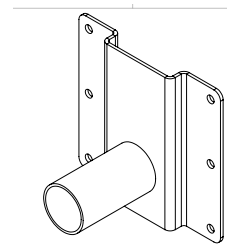

Features

Lumen Output	2.035 lm
Input Power	22W
Efficacy	93 lm/W
Colour Temperature (CCT)	4000K
Colour Rendering Index (CRI)	85 / 75
Rated Life	100.000+ Hours*
Housing	Diecast Aluminium / Tempered safety glass
Optic	PMMA
Mounting Options	Suitable for straight & bended poles (48-60mm)
Pole diameter:	48 - 60 mm (60 - 76 mm adapter available**)
Adjustable angle:	-5° to +10°, bended or straight poles
Dimensions	644x 303x132
Operating Temperature	-40°C to +60°C***
Power Supply	integrated
Voltage	90-305 VAC @ 47-63 Hz 127 - 431 VDC
Inrush current	65 A 1,2 ms
B-16A fuse	12 pcs
C-16A fuse	20 pcs
Power Factor	0.96 typical
Overload Protection (LIPS)	Yes
Weight	5,9 kg
AC Harmonics	Less than 10% THD compliant to EN55015

Accessories

- 15354 Pole adaptor for Luci Series Ambiente
- 16844 Wall adaptor for Luci Series Ambiente

15354 Glvanized Steel
Ø 60-76 mm adapter

16844 Aluminium
Wall bracket

Optic

Street 01

All product, product specifications and data are subject to change without notice to improve reliability, function, design or otherwise. Photos and pictures are for illustration purpose only.