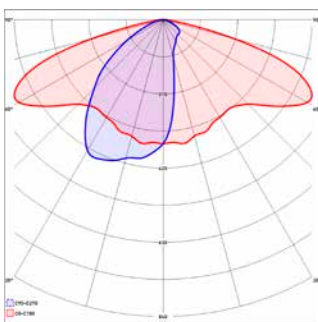

Optic

Street 01

All product, product specifications and data are subject to change without notice to improve reliability, function, design or otherwise. Photos and pictures are for illustration purpose only.

Bever_SPEC_Luci Series Ambiente Streetlight_GB_2017-10-04