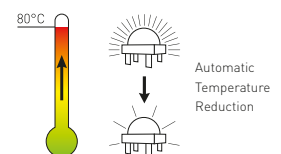

Features

Lumen Output	2.035 lm
Input Power	22W
Efficacy	93 lm/W
Colour Temperature (CCT)	4000K
Colour Rendering Index (CRI)	85 / 75
Rated Life	100.000+ Hours*
Housing	Diecast Aluminium / Tempered safety glass
Optic	PMMA
Mounting Options	Suitable for straight & bended poles (48-60mm)
Pole diameter:	48 - 60 mm (60 - 76 mm adapter available**)
Adjustable angle:	-5° to +10°, bended or straight poles
Dimensions	644x 303x132
Operating Temperature	-40°C to +60°C***
Power Supply	integrated
Voltage	90-305 VAC @ 47-63 Hz 127 - 431 VDC
Inrush current	65 A 1,2 ms
B-16A fuse	12 pcs
C-16A fuse	20 pcs
Power Factor	0.96 typical
Overload Protection (LIPS)	Yes
Weight	5,9 kg
AC Harmonics	Less than 10% THD compliant to EN55015

* L70/B10 at 25°C constant ambient temperature, constant full power

** Sold separately

*** Active Overheat Protection above 80°C at PCB