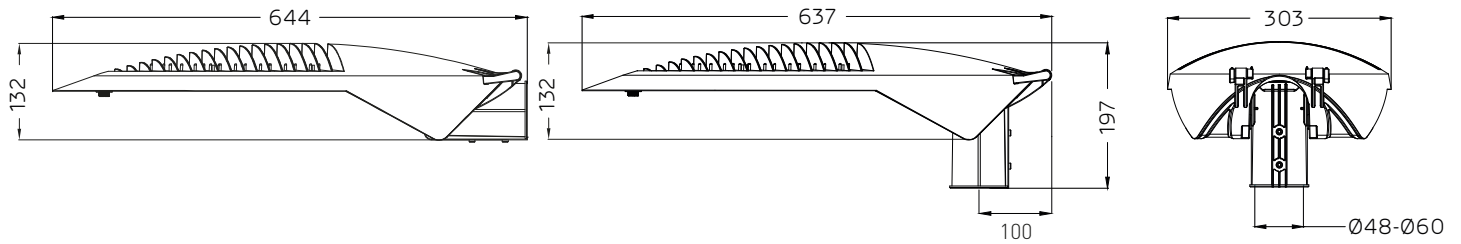

Dimensions

Ordering information

Article number	Nomenclature	Optics	Power	Lumen	Efficacy	CCT	CRI
Luci Series Ambiente 20 LED							
16024	Ambiente. A-Symm. Street light Beam. 16LED - NO. 22W-fixed wattage. 4000K.	Wide Area	22 W	2035 lm	93 lm/W	4000K	83+

Accessories

- 15354 Pole adaptor for Luci Series Ambiente
- 16844 Wall adaptor for Luci Series Ambiente