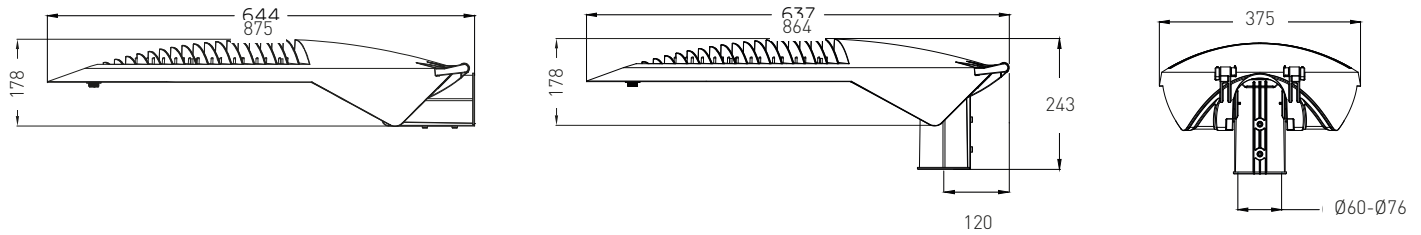

Dimensions