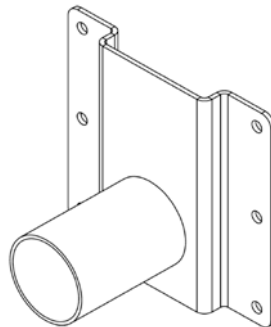

Accessoires

16584 Wall adapter for Luci Series Ambiente XL