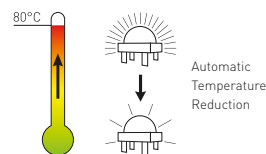

Luci Series **Ambiente** Area XL

Features

Lumen Output	up to 18.208 lm
Input Power	up to 180 W
Efficacy	up to 101 lm/W
Colour Temperature (CCT)	4000 / 5700K
Colour Rendering Index (CRI)	85 / 75
Rated Life	100.000+ Hours*
Housing	Diecast Aluminium / Tempered safety glass
Optic	PMMA
Colour	Silver
Mounting Options	Suitable for straight & bended poles
Pole diameter:	60 - 76 mm
Adjustable angle:	-5° to +10°, bended or straight poles
Dimensions	864 x 375 x 178 mm
Operating Temperature	-40°C to +60°C**
Power Supply	integrated
Voltage	90-305 VAC @ 47-63 Hz 127 - 431 VDC
Inrush current	65 A 1,2 ms
B-16A fuse	10 pcs
C-16A fuse	14 pcs
Power Factor	0.96 typical
Safetyclass	I
Overload Protection (LIPS)	Yes
Weight	11 kg
AC Harmonics	Less than 10% THD compliant to EN55015

Benefits

- + Energy saving up to 70%
- + Increases visibility and comfort
- + Uses most advanced LED-technology
- + 5 year standard warranty
- + Highly efficient design: Up to 101 lm/W luminaire efficacy
- + Outdoor ambient resistant -40°C to +60°C
- + Integrated die cast aluminium housing ensures good thermal management maximizing life and LED performance
- + Protected on against moisture, power dips or surges
- + Same model for straight or bended poles, easy fine-tuning of angle
- + Easy to install by one person
- + Attractive design
- + Built-in smart technology:
 - Luminaire Intelligent Protection System (LIPS) 
 - Active Overheat Protection (AOP) 
- + Mounting height: max 18 meter